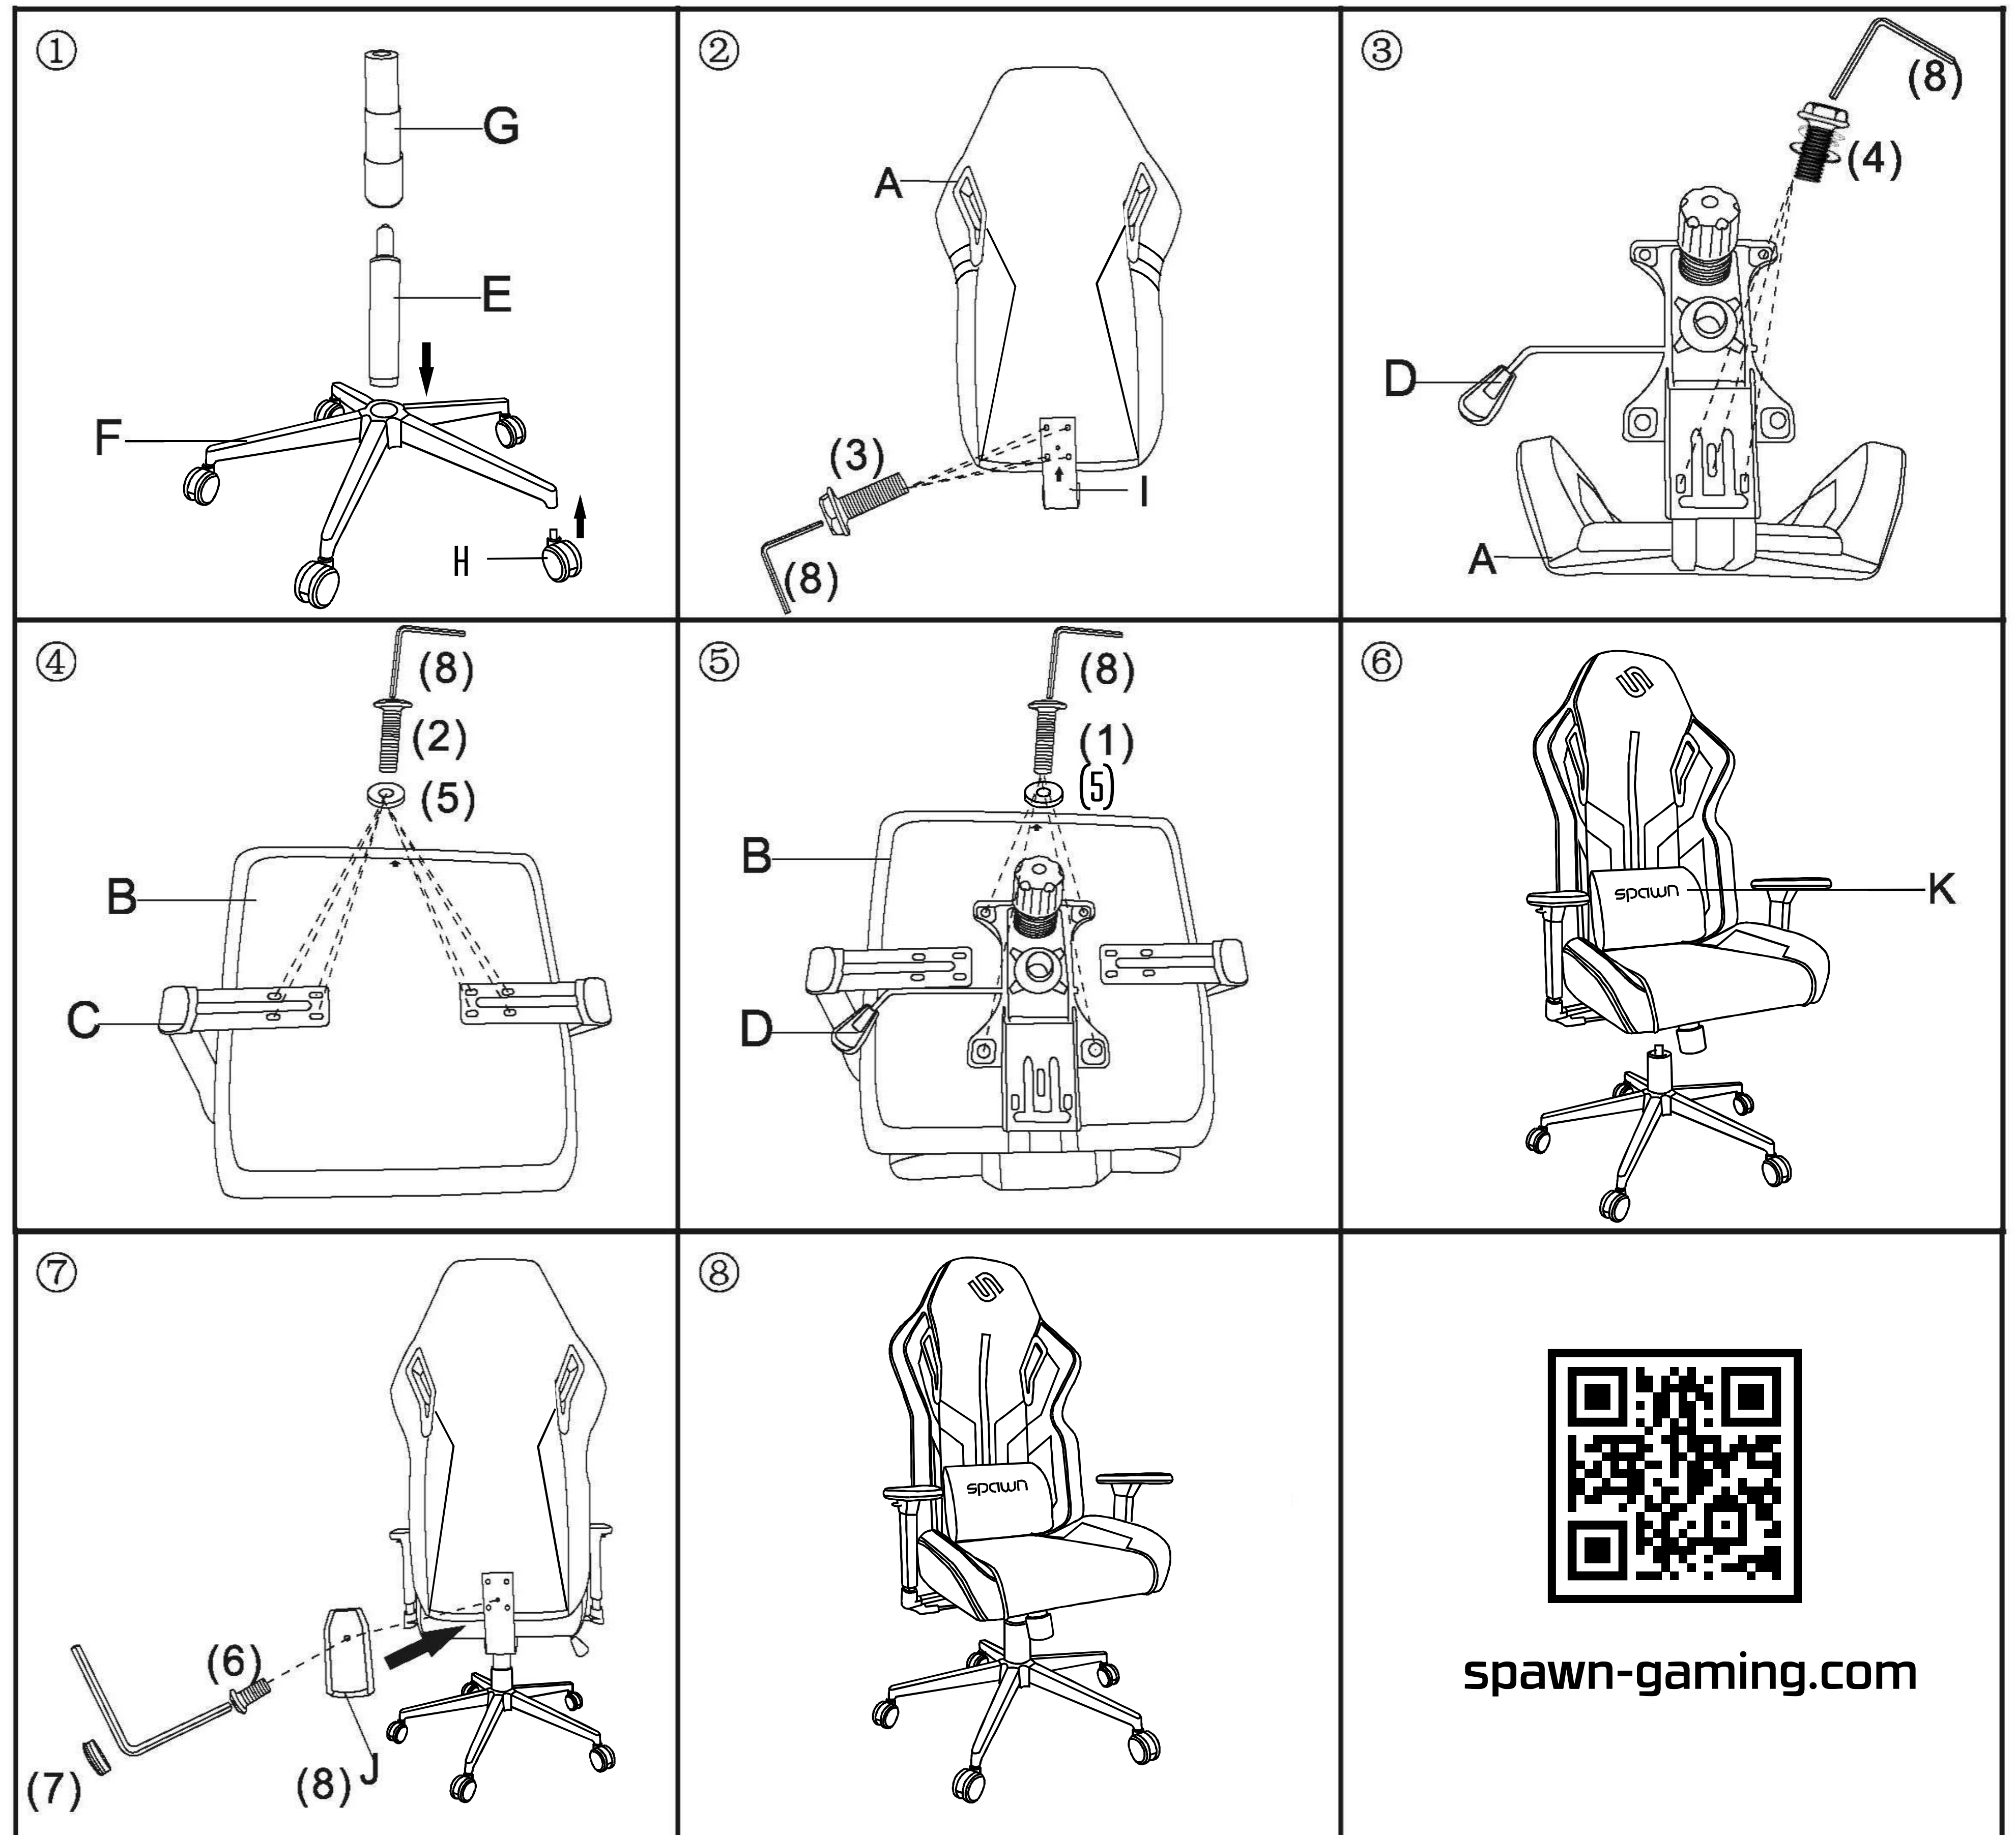

Thank you for choosing SPAWN!

Your new gaming chair is ready to take your setup to the next level. Sit back, play hard, and enjoy the comfort and support it offers.

Stay comfortable, stay winning!

spawn-gaming.com

spawn

ASSEMBLY INSTRUCTIONS

Ax1 	Bx1 
Cx1(L/R) 	Dx1 
Ex1 	Fx1 
Gx1 	Hx5 
Ix1 	Jx1 
Kx1 	(8) x1 
(1) x4  6*20mm	(2) x8  6*30mm
(3) x4  8*25mm	(4) x3  8*20mm
(5) x12 	(6) x1  8*16mm
(7) x1 	

spawn-gaming.com